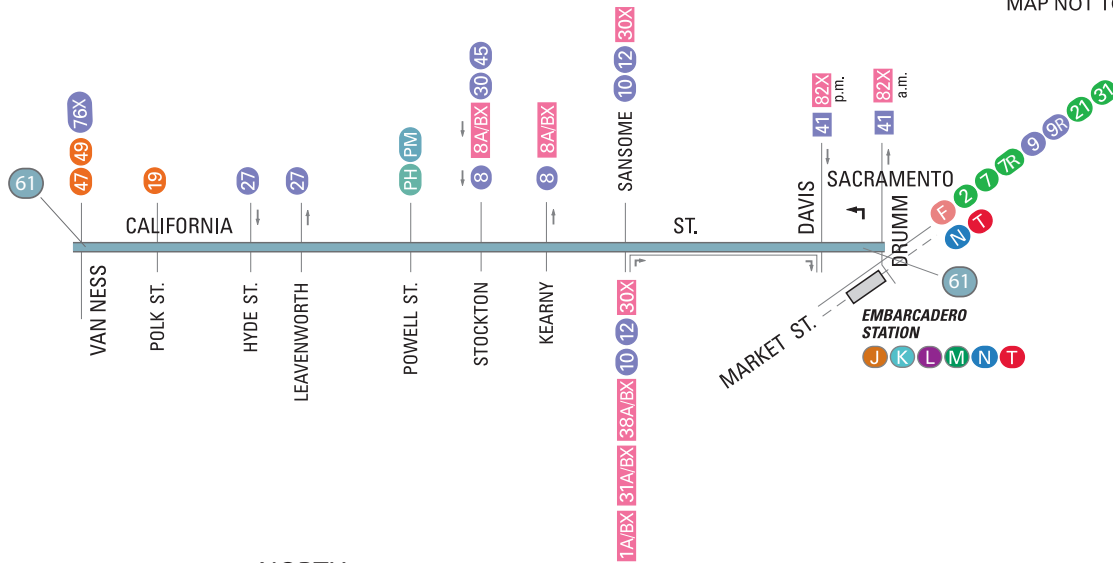

effective 9/26/2015

MAP NOT TO SCALE

NORTH

	Terminal
	Local service
	Connecting Muni service
	Express service
	Station
	Weekday approximately 7 - 9 a.m. and 4 - 6 p.m.

 WEEKENDS AND HOLIDAYS ONLY

SERVICE AREA